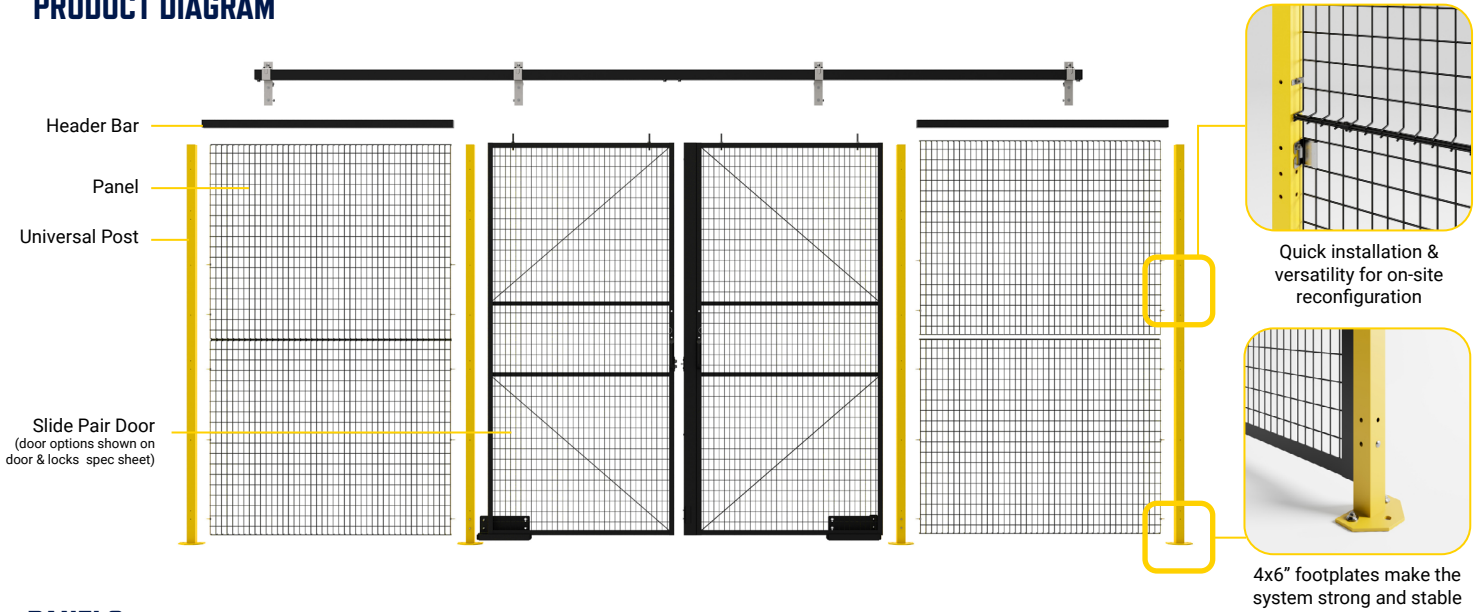

PRODUCT DIAGRAM

PANELS

*standard finish RAL9005 Jet Black

Center to Center of Post Width	Panel Width	Panel Height			
		23"	35"	47"	59"
12"	10"	V-01023-A1	V-01035-A1	V-01047-A1	V-01059-A1
24"	22"	V-02223-A1	V-02235-A1	V-02247-A1	V-02259-A1
36"	34"	V-03423-A1	V-03435-A1	V-03447-A1	V-03459-A1
48"	46"	V-04623-A1	V-04635-A1	V-04647-A1	V-04659-A1
60"	58"	V-05823-A1	V-05835-A1	V-05847-A1	V-05859-A1
72"	70"	V-07023-A1	V-07035-A1	V-07047-A1	V-07059-A1
96"	94"	V-09423-A1	V-09435-A1	V-09447-A1	V-09459-A1
120"	118"	V-11823-A1	V-11835-A1	V-11847-A1	V-11859-A1

UNIVERSAL POSTS

Post Width	Finish	Height with Baseplate			Extension Post		
		63"	84"	94"	24"	48"	94"
2"	RAL9005 Jet Black	PS063Y16A1	PS084Y16A1	PS096Y16A1	EP024Y16E1	EP048Y16E1	EP094Y16E1
	RAL1018 Zinc Yellow	PS063Y16A5	PS084Y16A5	PS096Y16A5	EP024Y16E5	EP048Y16E5	EP094Y16E5

OPTIONS

Part Number	Description
V-CC-120-MB	Versa Guard 120" Capping Channel (RAL9005 Jet Black)
V-CC-96-MB	Versa Guard 96" Capping Channel (RAL9005 Jet Black)
WK-MB	Versa Guard Wall Kit - Attaches Panel to Wall (RAL9005 Jet Black)
PXT-MB	Post Top Extension (RAL9005 Jet Black)
SWK-MB	Service Window Kit for Versa Guard & Saf-T-Fence (RAL9005 Jet Black)
CA8-MB	Versa Guard Ceiling Wall Angle, 8' Length (RAL9005 Jet Black)
CA10-MB	Versa Guard Ceiling Wall Angle, 10' Length (RAL9005 Jet Black)
RST	2" x 4" Roof Support Center Tube with Galvanized Brackets
KT034	Hardware Kit for Versa Guard Ceiling Panel