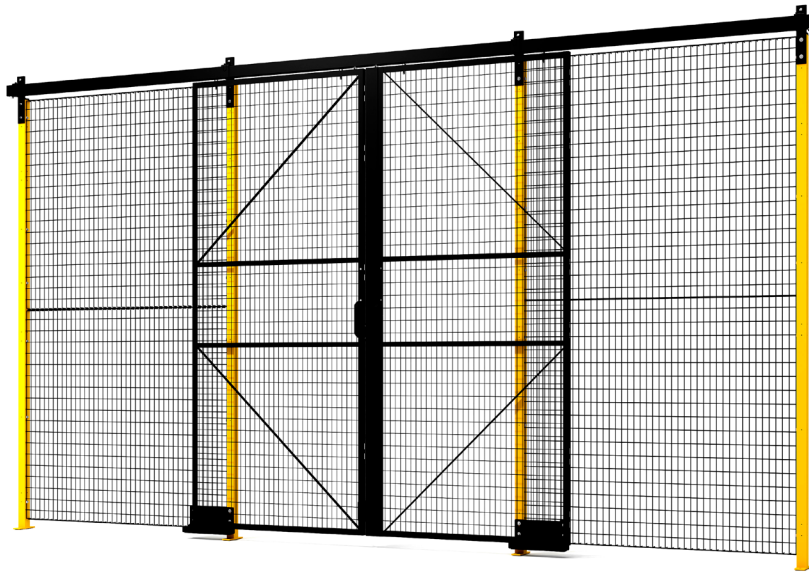

## STURDY SYSTEM

Frameless with 90° bends at the top and bottom of all panels, the rigidity of this system is unparalleled compared with other frameless systems.

## EASILY COMBINED WITH OUR SAF-T-FENCE® SYSTEM

Can be used where risk of impact is low and seamlessly blended to our Saf-T-Fence® system in higher-risk sections.

### Panels

**Wire:** 8-gauge welded  
**Grid Opening:** 1.25" x 2.5"

Versa's tight grid pattern allows installation 8" from the hazard instead of 33.5" required of 2" x 2" grids. The 25.5" difference in distance maximizes productive space without compromising strength and protection.