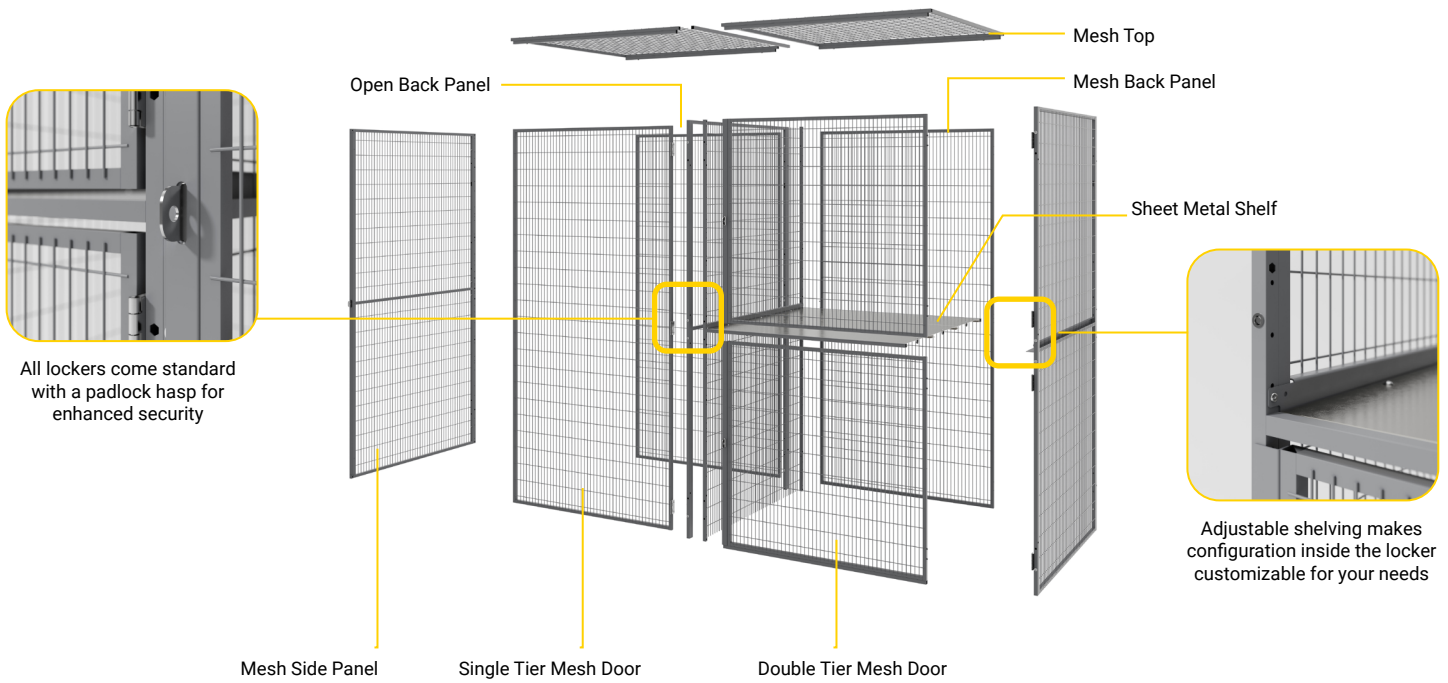

PRODUCT DIAGRAM

PANELS

*standard finish RAL7037 Dusty Grey

Panel Type	Panel Height	Panel Width								
		12"	24"	25"	36"	37"	48"	48" ADA	49"	61"
Single Tier Mesh Door Panel	81" High		LD1-2481B3		LD1-3681B3		LD1-4881B3	LDA-4881B3		
	93" High		LD1-2493B3		LD1-3693B3		LD1-4893B3	LDA-4893B3		
Double Tier Mesh Door Panel	81" High		LD2-2481B3		LD2-3681B3		LD2-4881B3			
	93" High		LD2-2493B3		LD2-3693B3		LD2-4893B3			
Triple Tier Mesh Door Panel	81" High		LD3-2481B3		LD3-3681B3					
	93" High		LD3-2493B3		LD3-3693B3					
Mesh Side Panel	81" High			LP0-2581B3		LP0-3781B3			LP0-4981B3	LP0-6181B3
	93" High			LP0-2593B3		LP0-3793B3			LP0-4993B3	LP0-6193B3
Open Back Panel	81" High	TSB-1281F3	TSB-2481F3		TSB-4881F3		TSB-4881F3			
	93" High	TSB-1293F3	TSB-2493F3		TSB-3693F3		TSB-4893F3			
Mesh Back Panel	81" High	TSB-1281B3	TSB-2481B3		TSB-3681B3		TSB-4881B3			
	93" High	TSB-1293B3	TSB-2493B3		TSB-3693B3		TSB-4893B3			
Mesh Top Panel	25" Deep		TST-2425C3		TST-3625C3		TST-4825C3			
	37" Deep		TST-2437C3		TST-3637C3		TST-4837C3			
	49" Deep		TST-2449C3		TST-3649C3		TST-4849C3			
	61" Deep		TST-2461C3		TST-3661C3		TST-4861C3