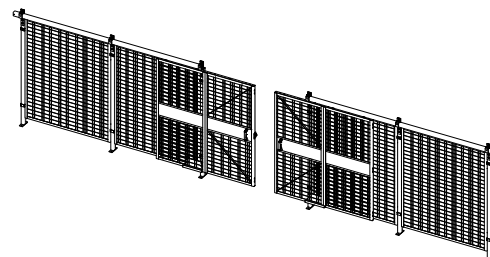

Clear Access Slide Pair Door

Part No.	W x H	Lock Side	Lock Type	Weight
DNL-SPC7067-INT	70" x 67"	--	Interlock Handle	218
DNL-SPC7067-M	70" x 67"	--	Keyed Lock	218
DNL-SPC7067-SL	70" x 67"	--	Snap Lock	205
DNL-SPC9467-INT	94" x 67"	--	Interlock Handle	243
DNL-SPC9467-M	94" x 67"	--	Keyed Lock	243
DNL-SPC9467-SL	94" x 67"	--	Snap Lock	205
DNL-SPC11867-INT	118" x 67"	--	Interlock Handle	263
DNL-SPC11867-M	118" x 67"	--	Keyed Lock	263
DNL-SPC11867-SL	118" x 67"	--	Snap Lock	250