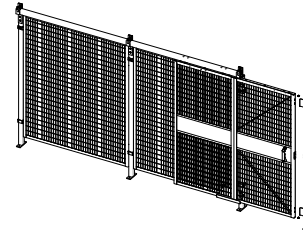

Clear Access Slide Door

Part No.	W x H	Lock Side	Lock Type	Weight
DNL-SC3467-INT-L	34" x 67"	Left	Interlock Handle	105
DNL-SC3467-INT-R	34" x 67"	Right	Interlock Handle	105
DNL-SC3467-ML	34" x 67"	Left	Keyed Lock	105
DNL-SC3467-MR	34" x 67"	Right	Keyed Lock	105
DNL-SC3467-SL	34" x 67"	L/R	Snap Lock	105
DNL-SC4667-INT-L	46" x 67"	Left	Interlock Handle	117
DNL-SC4667-INT-R	46" x 67"	Right	Interlock Handle	117
DNL-SC4667-ML	46" x 67"	Left	Keyed Lock	117
DNL-SC4667-MR	46" x 67"	Right	Keyed Lock	117
DNL-SC4667-SL	46" x 67"	L/R	Snap Lock	117
DNL-SC5867-INT-L	58" x 67"	Left	Interlock Handle	127
DNL-SC5867-INT-R	58" x 67"	Right	Interlock Handle	127
DNL-SC5867-ML	58" x 67"	Left	Keyed Lock	127
DNL-SC5867-MR	58" x 67"	Right	Keyed Lock	127
DNL-SC5867-SL	58" x 67"	L/R	Snap Lock	127