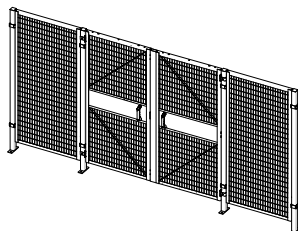

Hinge Pair Door

Part No.	W x H	Lock Side	Lock Type	Weight
DNL-HP7067-INT	70" x 67"	--	Interlock Handle	82
DNL-HP7067-M	70" x 67"	--	Keyed Lock	82
DNL-HP7067-SL	70" x 67"	--	Snap Lock	82
DNL-HP9467-INT	94" x 67"	--	Interlock Handle	100
DNL-HP9467-M	94" x 67"	--	Keyed Lock	100
DNL-HP9467-SL	94" x 67"	--	Snap Lock	100
DNL-HP11867-INT	118" x 67"	--	Interlock Handle	116
DNL-HP11867-M	118" x 67"	--	Keyed Lock	116
DNL-HP11867-SL	118" x 67"	--	Snap Lock	116