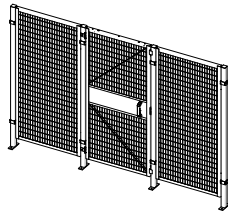

Saf-T-Fence® Drop-N-Lock® System

6' High System: 67" H Doors and Panels, 72" H Posts. 5" sweep space.

Single Hinge Door

Part No.	W x H	Lock Side	Lock Type	Weight
DNL-H3467-INT-L	34" x 67"	Left	Interlock Handle	34
DNL-H3467-INT-R	34" x 67"	Right	Interlock Handle	34
DNL-H3467-ML	34" x 67"	Left	Keyed Lock	34
DNL-H3467-MR	34" x 67"	Right	Keyed Lock	34
DNL-H3467-SL	34" x 67"	L/R	Snap Lock	34
DNL-H4667-INT-L	46" x 67"	Left	Interlock Handle	42
DNL-H4667-INT-R	46" x 67"	Right	Interlock Handle	42
DNL-H4667-ML	46" x 67"	Left	Keyed Lock	42
DNL-H4667-MR	46" x 67"	Right	Keyed Lock	42
DNL-H4667-SL	46" x 67"	L/R	Snap Lock	42
DNL-H5867-INT-L	58" x 67"	Left	Interlock Handle	50
DNL-H5867-INT-R	58" x 67"	Right	Interlock Handle	50
DNL-H5867-ML	58" x 67"	Left	Keyed Lock	50
DNL-H5867-MR	58" x 67"	Right	Keyed Lock	50
DNL-H5867-SL	58" x 67"	L/R	Snap Lock	50