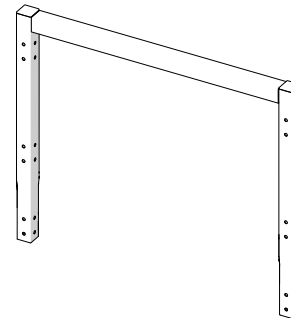

Header Bar Extension

A *Leggett & Platt* COMPANY
INCORPORATED

**FOLDING
GUARD®**
L & P Guarding, LLC

5858 West 73rd Street
Bedford Park, Illinois 60638
Toll-free: 1-800-622-2214
Fax: 708-325-0450
e-mail: sales@foldingguard.com
www.foldingguard.com